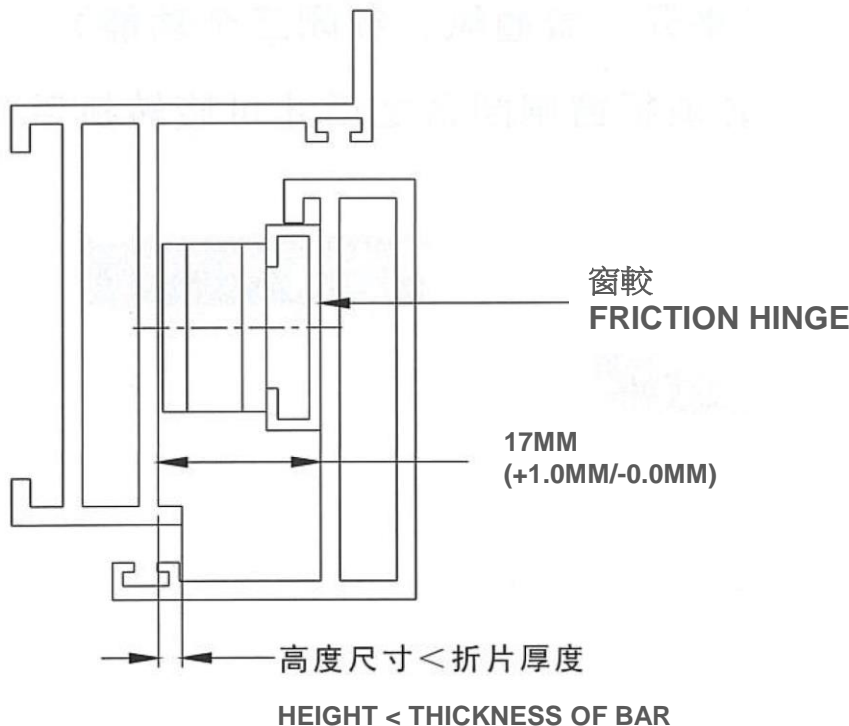

不銹鋼窗較安裝要點

TIPS FOR INSTALLING STAINLESS STEEL FRICTION HINGE

窗較所需空間要求

SPACE REQUIREMENT FOR INSTALLING FRICTION HINGE

立興(楊氏)有限公司

LIP HING (YEUNG'S) COMPANY LIMITED

HYLP 系列不鏽鋼窗較 (頂懸窗)

HYLP SERIES STAINLESS STEEL HINGE (FOR TOP HUNG WINDOW)