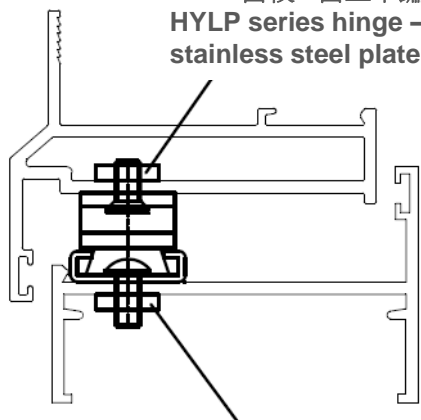

不銹鋼窗較安裝要點

TIPS FOR INSTALLING STAINLESS STEEL FRICTION HINGE

窗較所需空間要求

SPACE REQUIREMENT FOR INSTALLING FRICTION HINGE

立興(楊氏)有限公司

LIP HING (YEUNG'S) COMPANY LIMITED

HYLP 系列不鏽鋼窗較 (頂懸窗)

HYLP SERIES STAINLESS STEEL HINGE (FOR TOP HUNG WINDOW)

不鏽鋼窗較安裝要點

TIPS FOR INSTALLING STAINLESS STEEL FRICTION HINGE

圖中A螺絲為本司提供特製螺絲

All "A" marked screws are specially made by our Company for HYLP hinges.

圖中C螺絲必須是直徑8mm頭的平頭螺絲

All "C" marked screws are diameter 8mm flat head screw.

所有螺絲為M5機絲

All should be M5 screws

此處為吊鋼板螺絲

These screws are for mounting steel plate

此處為吊鋼板螺絲

These screws are for mounting steel plate

HYLP窗較 - 窗玉不鏽鋼墊片
HYLP series hinge - window sash stainless steel plate

HYLP窗較 - 窗框不鏽鋼墊片

HYLP series hinge - window frame stainless steel plate

型號 Model No.	每1支數量(粒) Quantity per hinge (piece)		
	螺絲 "A" Screw "A"	螺絲 "B" Screw "B"	螺絲 "C" Screw "C"
HYLP14-L HYLP14-R	3	4	8
HYLP16-L HYLP16-R	4	4	8
HYLP18-L HYLP18-R	4	4	8