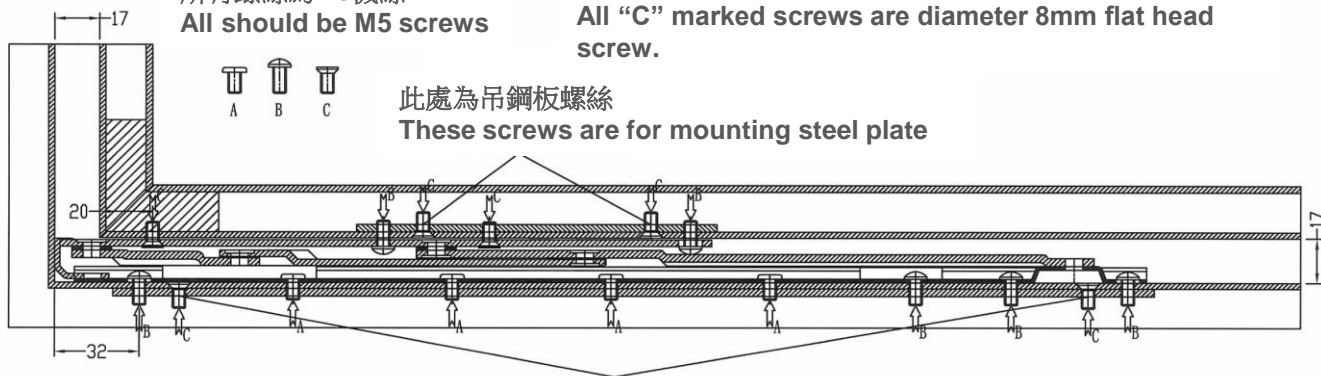

不鏽鋼窗較安裝要點

TIPS FOR INSTALLING STAINLESS STEEL FRICTION HINGE

圖中A螺絲為本司提供特製螺絲

All "A" marked screws are specially made by our Company for HYLP hinges.

圖中C螺絲必須是直徑8mm頭的平頭螺絲

All "C" marked screws are diameter 8mm flat head screw.

所有螺絲為M5機絲

All should be M5 screws

此處為吊鋼板螺絲

These screws are for mounting steel plate

此處為吊鋼板螺絲

These screws are for mounting steel plate

HYLP窗較 - 窗玉不鏽鋼墊片
HYLP series hinge - window sash stainless steel plate