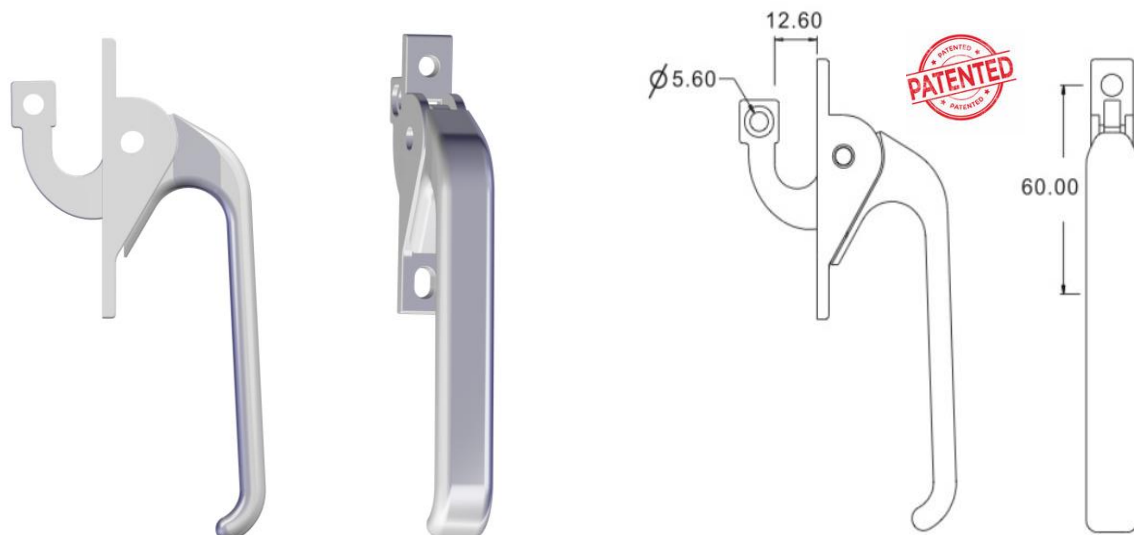

立興(楊氏)有限公司

LIP HING (YEUNG'S) COMPANY LIMITED

DHD-UP/DN

DLH-UP 立興款上拉手 “LH” Style Dual Lock Upper Handle

DHD-DN 新重磅款下拉手 Heavy Duty Dual Lock Lower Handle

特徵

物料: 鋅合金
用途: 適用於平開窗上
顏色: 銀白, 深古銅及黑色
(立興標準色)

- * 如要做其他顏色, 請跟敝司查詢。
- * 請使用合適拉釘
- * 可配鋼扣用 (請參看鋼扣系列)

Features

Material: Zinc alloy
Usage: Suitable for side hung window use
Colour: Silver, Dark Bronze and Black
(Lip Hing Standard Colour)

- * For other colour, please contact us for more details.
- * Please use proper rivet
- * Can be used with SUS keeper (Please refer to “Keeper for dual lock” section).