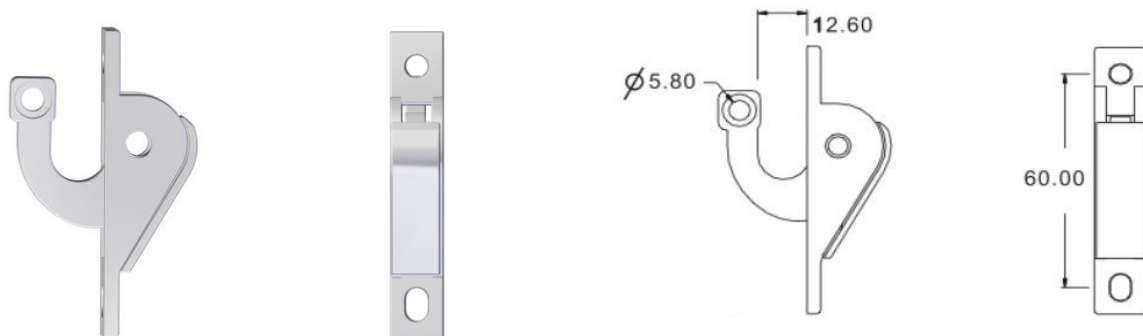

立興(楊氏)有限公司

LIP HING (YEUNG'S) COMPANY LIMITED

DHD-UP/DN

DLH-UP 立興款上拉手 “LH” Style Dual Lock Upper Handle

DHD-DN 新重磅款下拉手 Heavy Duty Dual Lock Lower Handle

特徵

物料: 鋅合金
用途: 適用於平開窗上
顏色: 銀白, 深古銅及黑色
(立興標準色)

- * 如要做其他顏色, 請跟敝司查詢。
- * 請使用合適拉釘
- * 可配鋼扣用 (請參看鋼扣系列)

Features

Material: Zinc alloy
Usage: Suitable for side hung window use
Colour: Silver, Dark Bronze and Black
(Lip Hing Standard Colour)

- * For other colour, please contact us for more details.
- * Please use proper rivet
- * Can be used with SUS keeper (Please refer to “Keeper for dual lock” section).