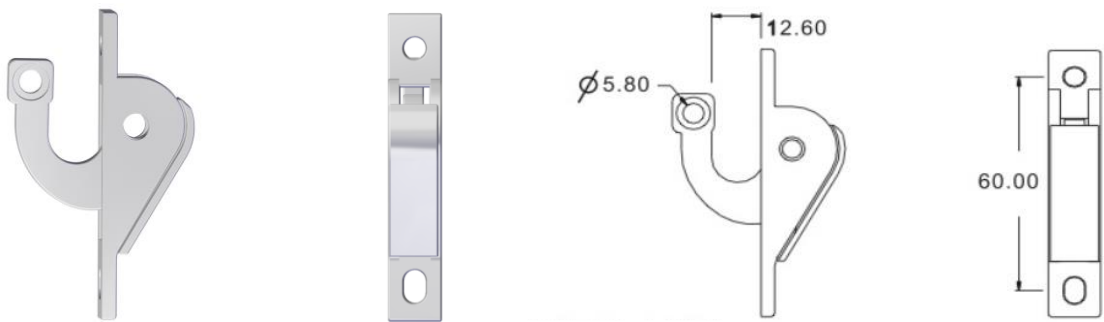

立興(楊氏)有限公司

LIP HING (YEUNG'S) COMPANY LIMITED

DLH-UP/DN

DLH-UP 立興款上拉手 “LH” Style Dual Lock Upper Handle

DLH-DN 立興款下拉手 “LH” Style Dual Lock Lower Handle

特徵

物料: 鋅合金
用途: 適用於平開窗上
顏色: 銀白, 深古銅及黑色
(立興標準色)

- * 如要做其他顏色, 請跟敝司查詢。
- * 請使用合適拉釘
- * 可配鋼扣用 (請參看鋼扣系列)

Features

Material: Zinc alloy
Usage: Suitable for side hung window use
Colour: Silver, Dark Bronze and Black
(Lip Hing Standard Colour)

- * For other colour, please contact us for more details.
- * Please use proper rivet
- * Can be used with SUS keeper (Please refer to “Keeper for dual lock” section).