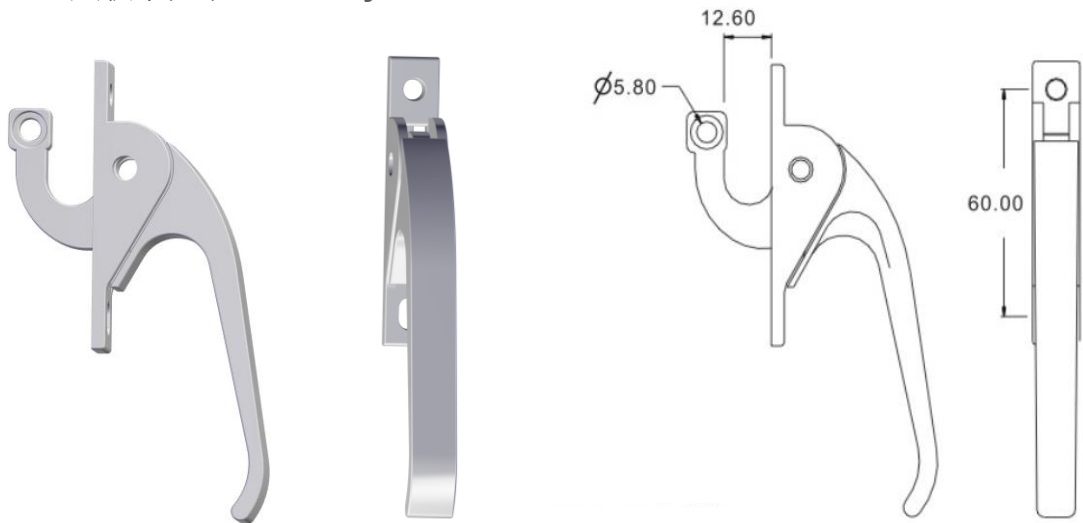

立興(楊氏)有限公司

LIP HING (YEUNG'S) COMPANY LIMITED

DLH-UP/DN

DLH-UP 立興款上拉手 “LH” Style Dual Lock Upper Handle

DLH-DN 立興款下拉手 “LH” Style Dual Lock Lower Handle

特徵

物料: 鋅合金
用途: 適用於平開窗上
顏色: 銀白, 深古銅及黑色
(立興標準色)

- * 如要做其他顏色, 請跟敝司查詢。
- * 請使用合適拉釘
- * 可配鋼扣用 (請參看鋼扣系列)

Features

Material: Zinc alloy
Usage: Suitable for side hung window use
Colour: Silver, Dark Bronze and Black
(Lip Hing Standard Colour)

- * For other colour, please contact us for more details.
- * Please use proper rivet
- * Can be used with SUS keeper (Please refer to “Keeper for dual lock” section).