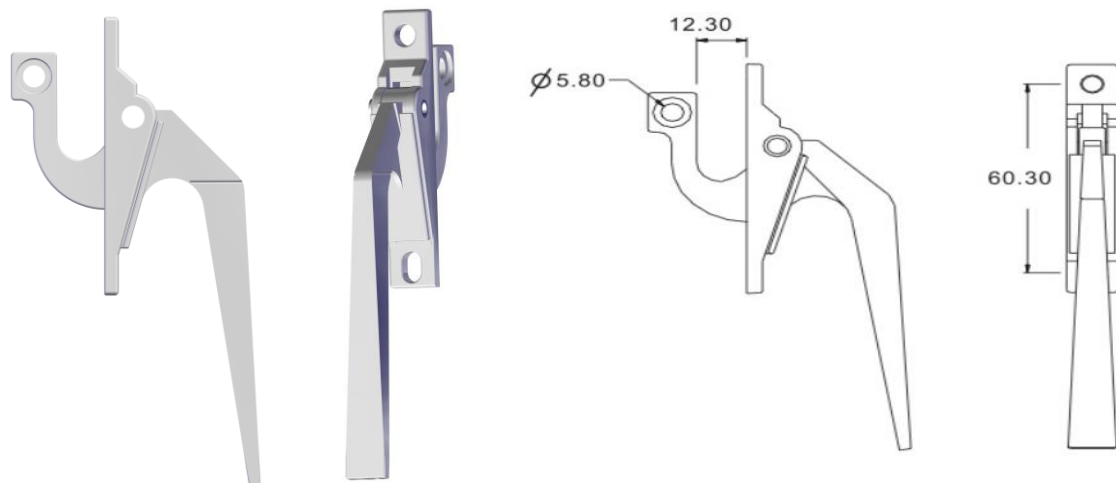

立興(楊氏)有限公司

LIP HING (YEUNG'S) COMPANY LIMITED

DST-UP/DN

DST-UP 標準款上拉手 Dual Lock Upper Handle

DST-DN 標準款下拉手 Dual Lock Lower Handle

特徵

物料: 鋅合金
用途: 適用於平開窗上
顏色: 銀白, 深古銅及黑色
(立興標準色)

- * 如要做其他顏色, 請跟敝司查詢。
- * 請使用合適拉釘
- * 可配鋼扣用 (請參看鋼扣系列)

Features

Material: Zinc alloy
Usage: Suitable for side hung window use
Colour: Silver, Dark Bronze and Black
(Lip Hing Standard Colour)

- * For other colour, please contact us for more details.
- * Please use proper rivet
- * Can be used with SUS keeper (Please refer to "Keeper for dual lock" section).