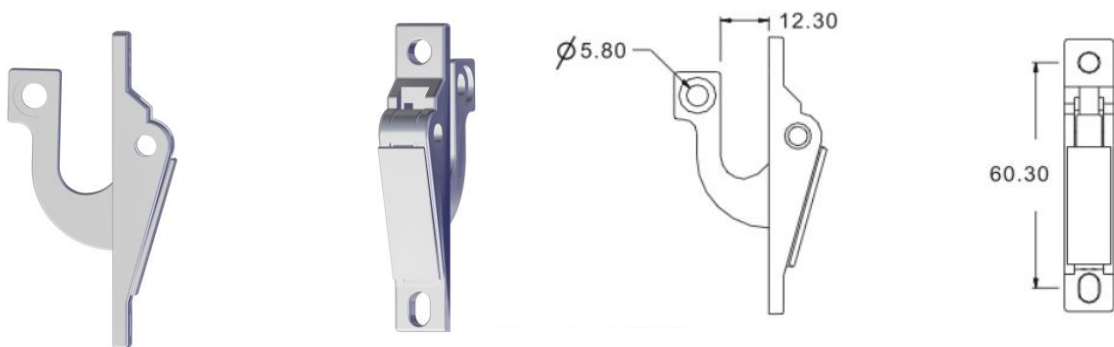

立興(楊氏)有限公司

LIP HING (YEUNG'S) COMPANY LIMITED

DST-UP/DN

DST-UP 標準款上拉手 Dual Lock Upper Handle

DST-DN 標準款下拉手 Dual Lock Lower Handle

特徵

物料: 鋅合金
用途: 適用於平開窗上
顏色: 銀白, 深古銅及黑色
(立興標準色)

- * 如要做其他顏色, 請跟敝司查詢。
- * 請使用合適拉釘
- * 可配鋼扣用 (請參看鋼扣系列)

Features

Material: Zinc alloy
Usage: Suitable for side hung window use
Colour: Silver, Dark Bronze and Black
(Lip Hing Standard Colour)

- * For other colour, please contact us for more details.
- * Please use proper rivet
- * Can be used with SUS keeper (Please refer to "Keeper for dual lock" section).