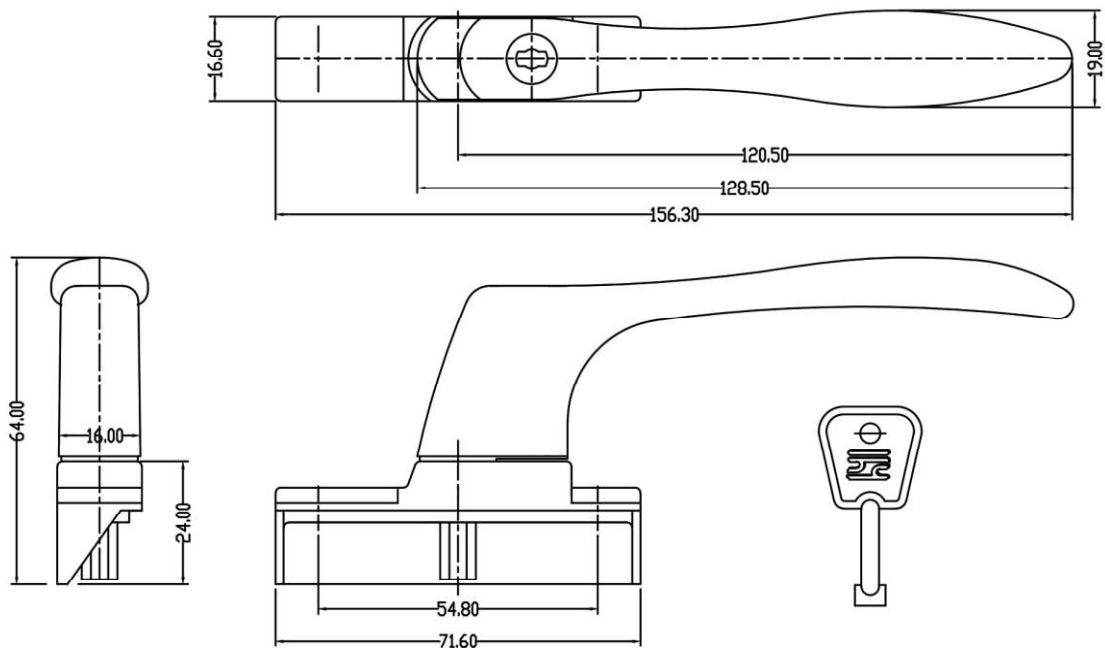

立興(楊氏)有限公司

LIP HING (YEUNG'S) COMPANY LIMITED

CL17K 斜腳帶匙多點鎖

“CL17K” Triangular-shaped base multipoint lock handle with key

特徵

物料: 鋅合金
表面處理: 噴色
螺絲: M5
** 最多可以鎖4點

Features

Material: Zinc alloy
Finishing: Powder / paint coated
Screw: M5 screw
** Tolerate 4 locking point max