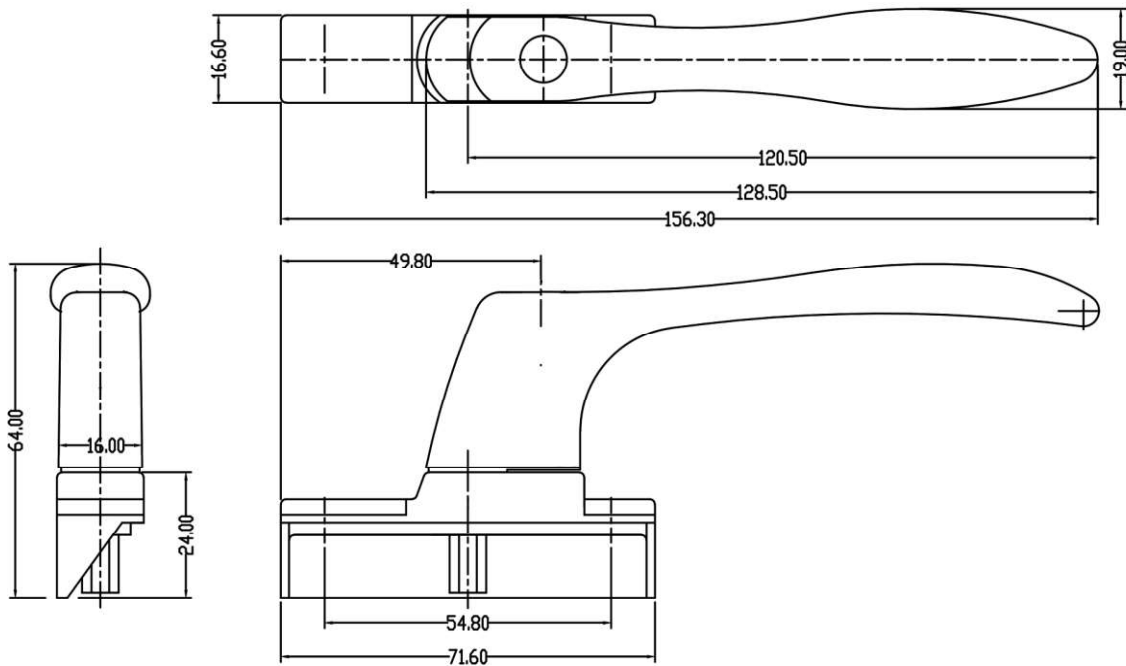

立興(楊氏)有限公司

LIP HING (YEUNG'S) COMPANY LIMITED

CL17W 斜腳無按鈕多點鎖

“CL17W” Triangular-shaped base multipoint lock handle without button

特徵

物料: 鋅合金
表面處理: 噴色
螺絲: M5
** 最多可以鎖4點

Features

Material: Zinc alloy
Finishing: Powder / paint coated
Screw: M5 screw
** Tolerate 4 locking point max