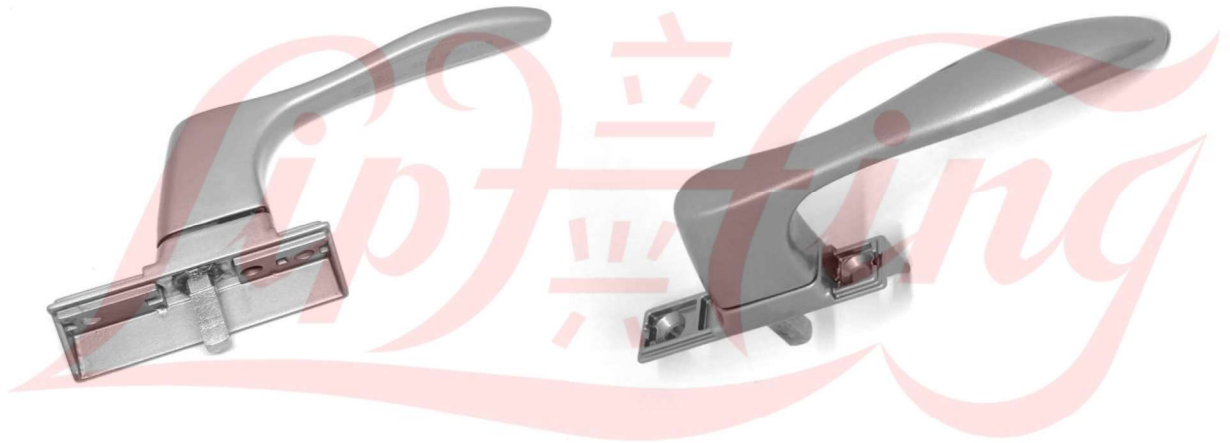

立興(楊氏)有限公司

LIP HING (YEUNG'S) COMPANY LIMITED

CL17W 斜腳無按鈕多點鎖

“CL17W” Triangular-shaped base multipoint lock handle without button

特徵

物料: 鋅合金
表面處理: 噴色
螺絲: M5
** 最多可以鎖4點

Features

Material: Zinc alloy
Finishing: Powder / paint coated
Screw: M5 screw
** Tolerate 4 locking point max