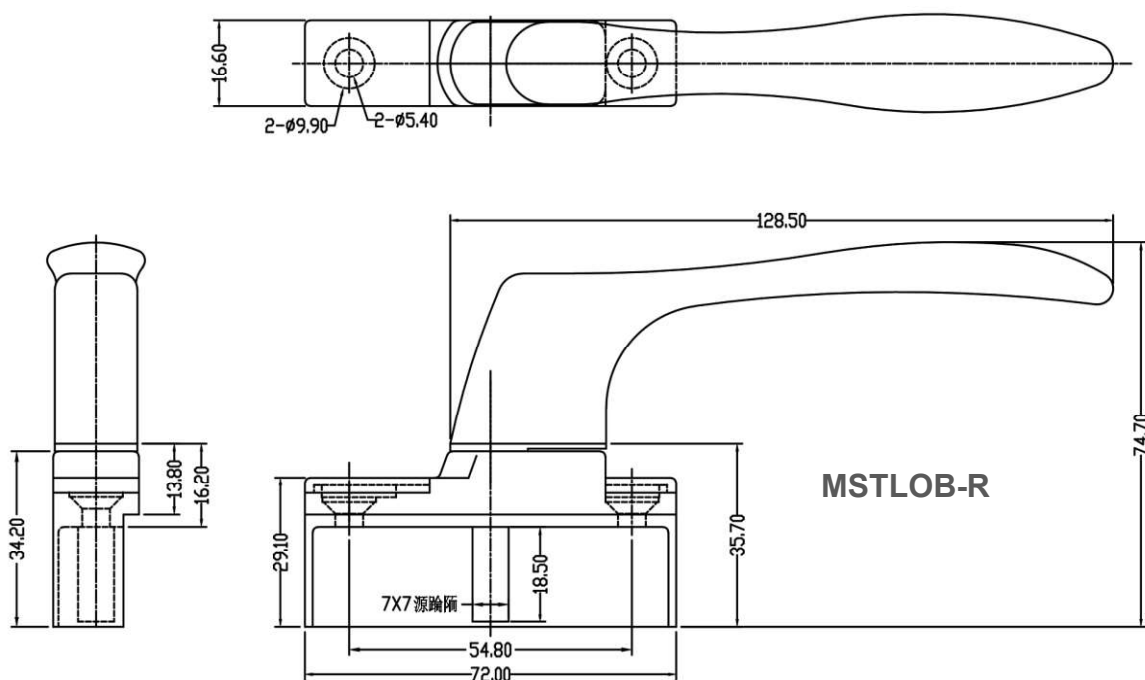

立興(楊氏)有限公司

LIP HING (YEUNG'S) COMPANY LIMITED

MSTLOB 長直腳無按鈕多點鎖

Long Rectangular-shaped multipoint lock handle without button

特徵

物料: 鋅合金
 表面處理: 噴色
 螺絲: M5
 ** 最多可以鎖4點

Features

Material: Zinc alloy
 Finishing: Powder / paint coated
 Screw: M5 screw
 ** Tolerate 4 locking point max