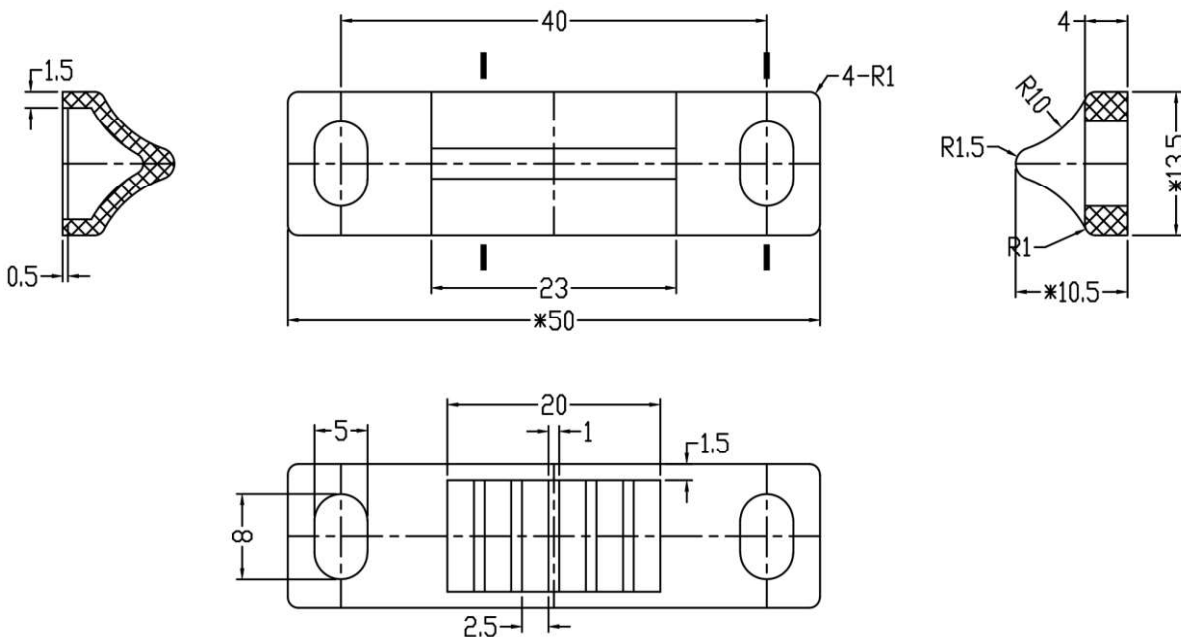

立興(楊氏)有限公司

LIP HING (YEUNG'S) COMPANY LIMITED

NBSS-LY
NBSS-LY

窗玉扣碼 (LY款)
Wedge for sash (LY style)

特徵

物料: 尼龍

Features

Material: Nylon